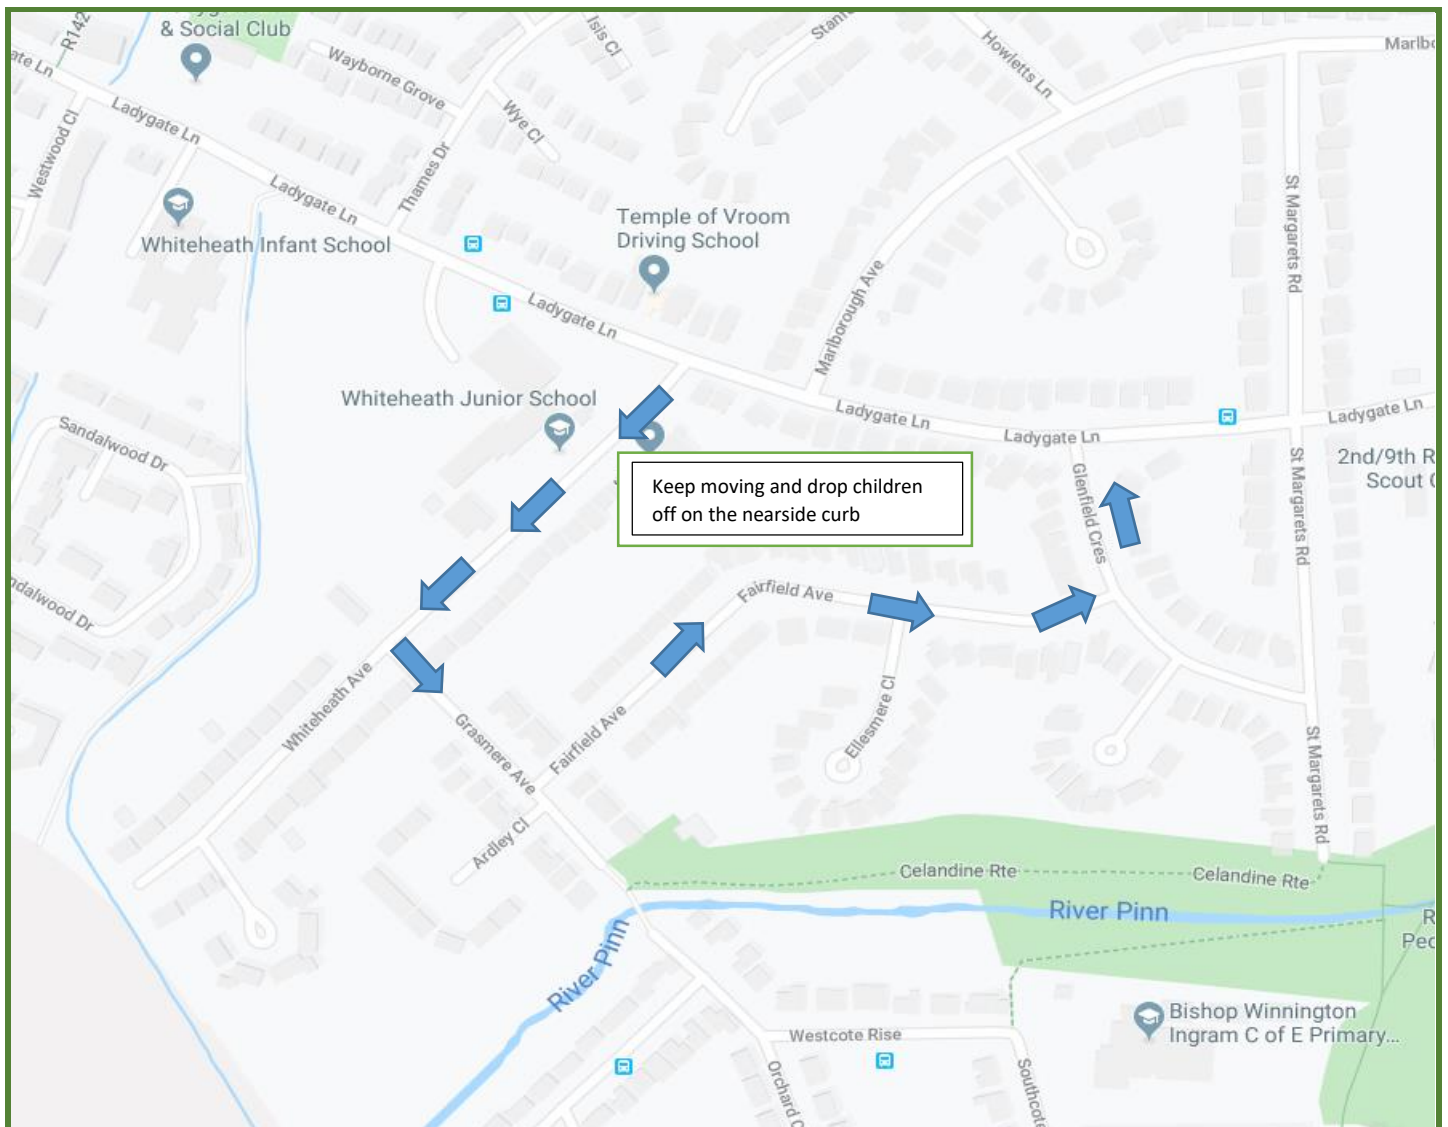

# WHITEHEATH JUNIOR SCHOOL VOLUNTARY ONE-WAY SCHEME

**The arrows indicate the one-way scheme for drivers during school drop-off and pick up times. Using it will ensure the greatest safety for all children and adults.**

As part of the school's commitment to Road Safety, we have a 'Voluntary One-Way Scheme' that we have devised, in conjunction with the Local Authority Stars Team (School Travel and Road Safety Team).

The aim is to keep the flow of traffic moving and to prevent parents from parking inconsiderately and performing 3-point turns in places that are unsafe and block the traffic, including outside the school gates, on corners and on Whiteheath Avenue.

We would ask everyone who uses a car to use this voluntary scheme and be a considerate motorist in and around our school. Better still, consider alternative ways to travel, if possible.

Drivers Please use the route as shown and stop on the nearside. Please remember that it is dangerous to allow a child to get out from the offside of a car. If you follow this scheme, this will not be necessary. PLEASE DO NOT STOP ON YELLOW MARKINGS.

Remember No 'u' turns or reversing on Whiteheath Avenue.