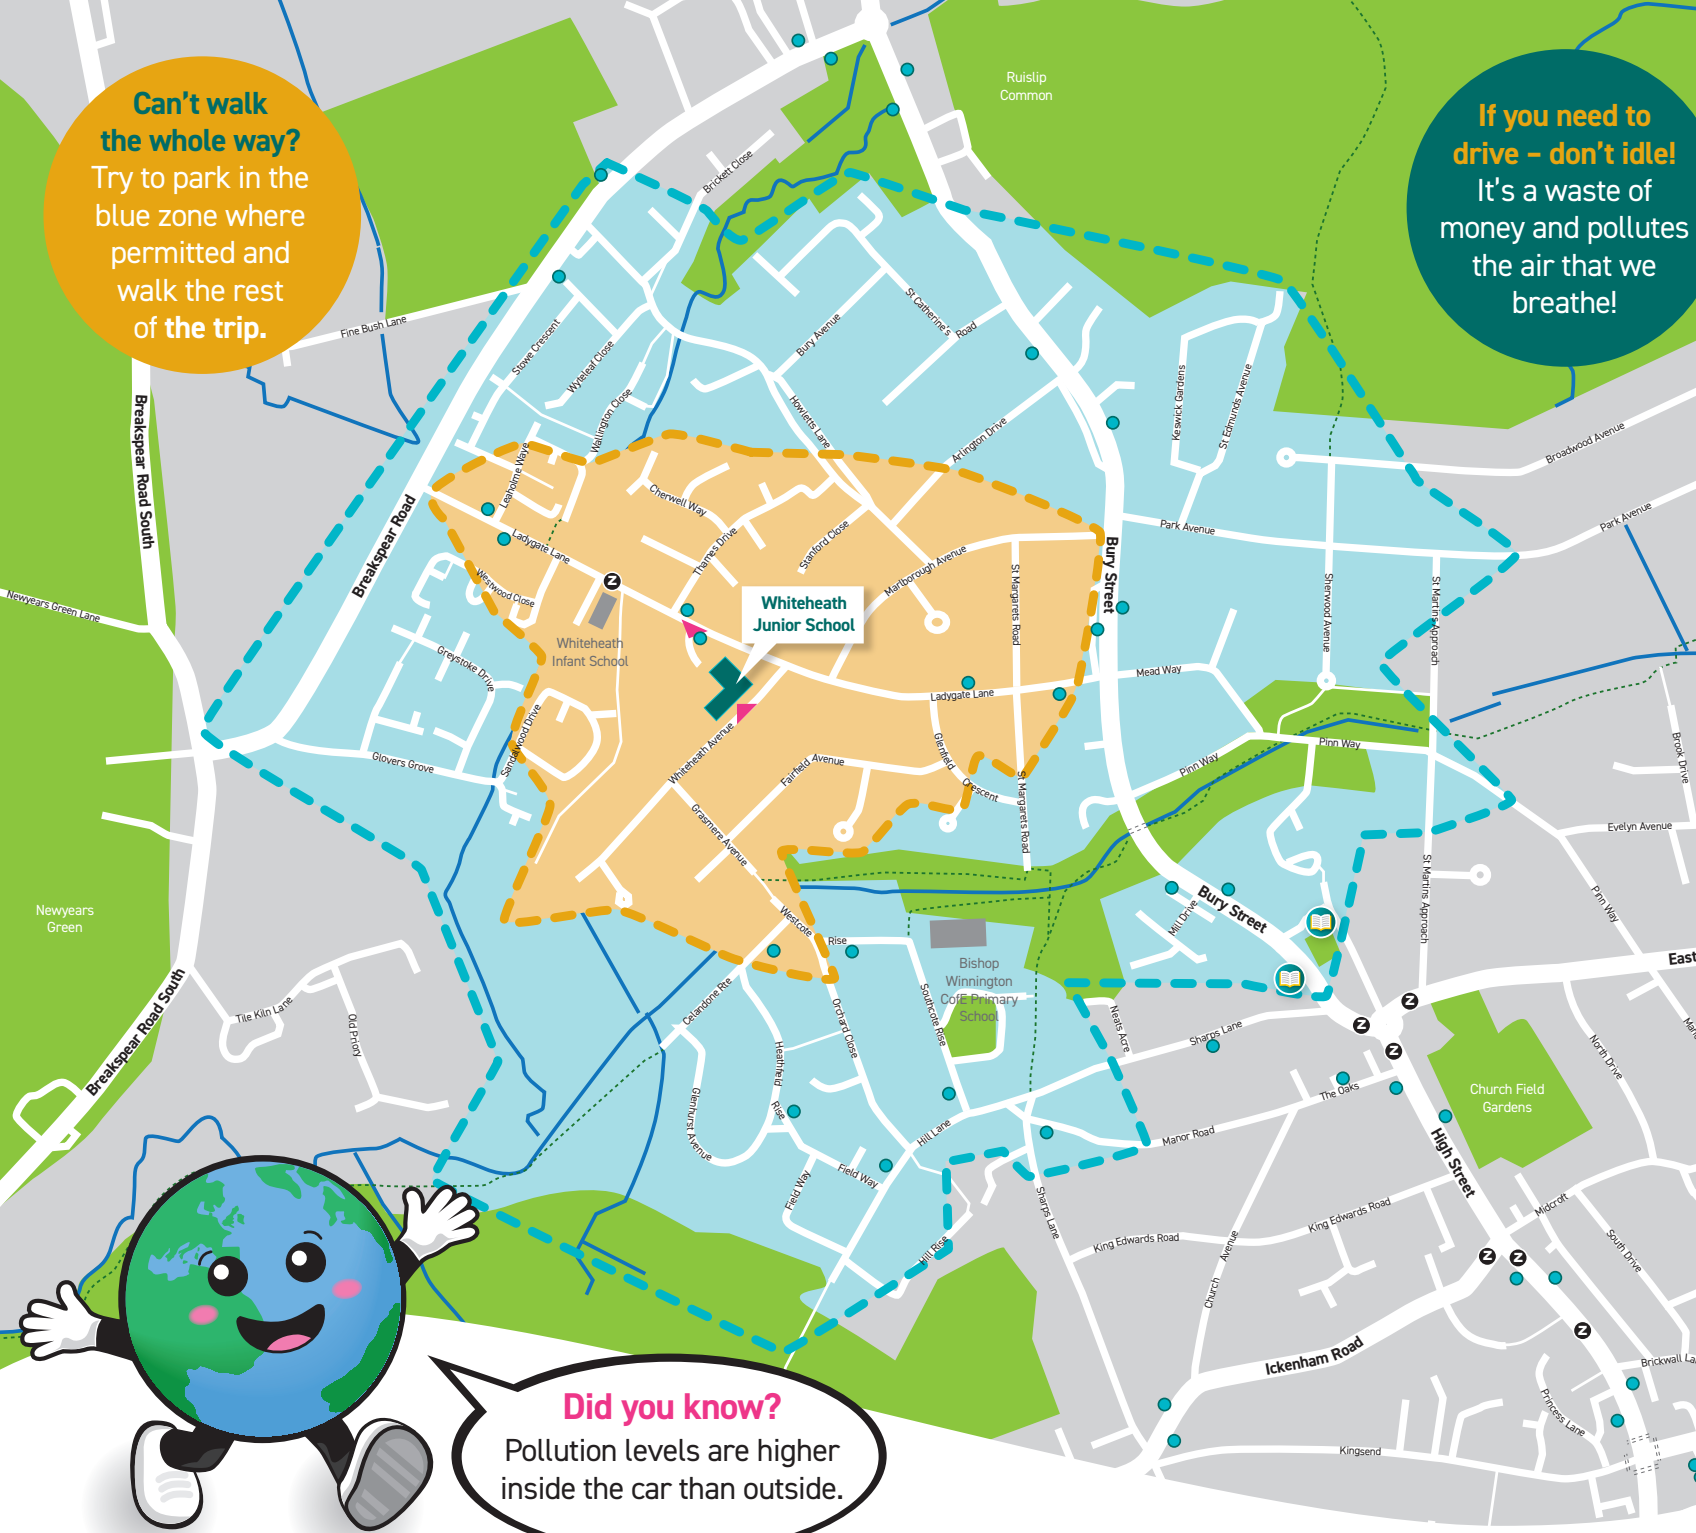

**Can't walk the whole way?**  
 Try to park in the blue zone where permitted and walk the rest of the trip.

**If you need to drive - don't idle!**  
 It's a waste of money and pollutes the air that we breathe!

**skip**  
 your ride,  
**take a**  
**stride**

# WHITEHEATH JUNIOR SCHOOL WALK ZONE MAP

**Let's make walking part of your daily routine!**

**Did you know?**  
 Pollution levels are higher inside the car than outside.

- Key:**
- 5 minute walking zone
  - 10 minute walking zone
  - Bus stop
  - Zebra crossing
  - Pedestrian crossing
  - School entrance
  - Library